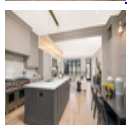

- [_ (https://d2nkarui32v732.cloudfront.net/assets/1032869/xlarge/6.jpg?1582682277)](https://d2nkarui32v732.cloudfront.net/assets/1032869/xlarge/6.jpg?1582682277)

[Show All - 38 More Images Available (/posts/205655/images)](/posts/205655/images)

[Question or Comment?](#)