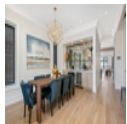

- [_ (https://d2nkarui32v732.cloudfront.net/assets/1032872/xlarge/4.jpg?1582682279)](https://d2nkarui32v732.cloudfront.net/assets/1032872/xlarge/4.jpg?1582682279)